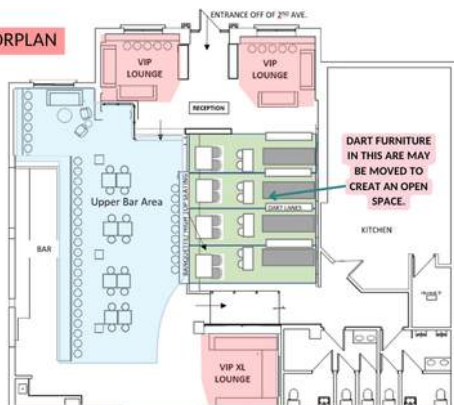

INTERIOR FLOORPLAN

SEATING CAPACITY | INTERIOR
SEATED: 115
STANDING: 150-180

SEATING CAPACITY | EXTERIOR
SEATED: 230
STANDING: 450

EXTERIOR FLOORPLAN

(800) 561-0755 / DELRAYGUESTS@THROWSOCIAL.COM

WWW.THROWSOCIAL.COM/DELRAY