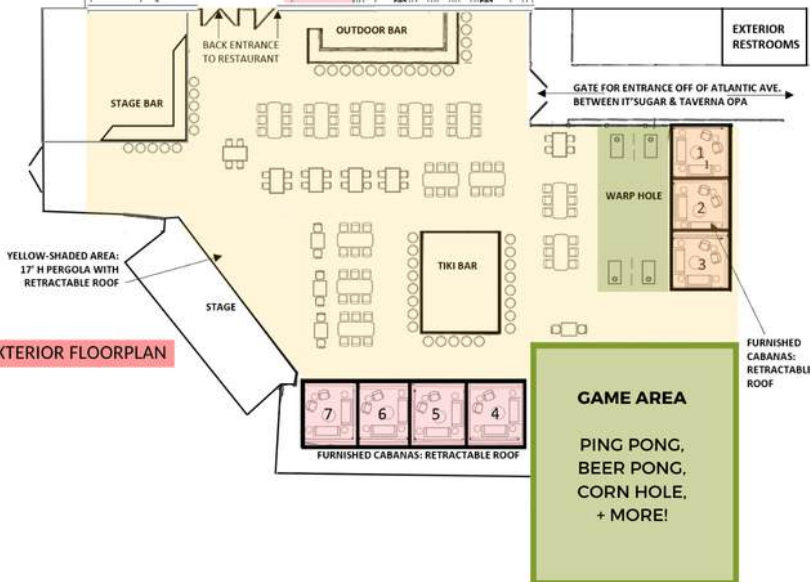

THRōW Social® is the *perfect* venue for your Special Event

We accommodate corporate events, weddings, happy hours, concerts, social celebrations, and more in our flexible indoor and outdoor venue providing 11,000 sq. ft. of space that can accommodate up to 650 guests.

INTERIOR FLOORPLAN

SEATING CAPACITY | INTERIOR
SEATED: 115
STANDING: 150-180

SEATING CAPACITY | EXTERIOR
SEATED: 230
STANDING: 450

EXTERIOR FLOORPLAN

(800) 561-0755 / DELRAYGUESTS@THROWSOCIAL.COM

WWW.THROWSOCIAL.COM/DELRAY